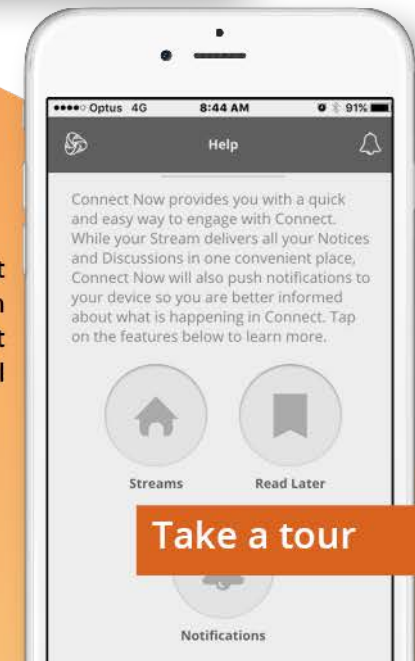

CONNECT NOW

For Parents

**KINROSS
COLLEGE**

Believe · Act · Achieve

Wherever You Are,
Connect Now

If you would like to
know more about Connect
please contact your school

Kinross.college.communications@education.wa.edu.au

The convenience of
Connect in the palm
of your hand

Login to
CONNECT NOW

Enter P number and password

If you can't
remember your login
details please contact
your school

Take a tour

CONNECT NOW

A free mobile app that displays all the latest activity from your children's classes.