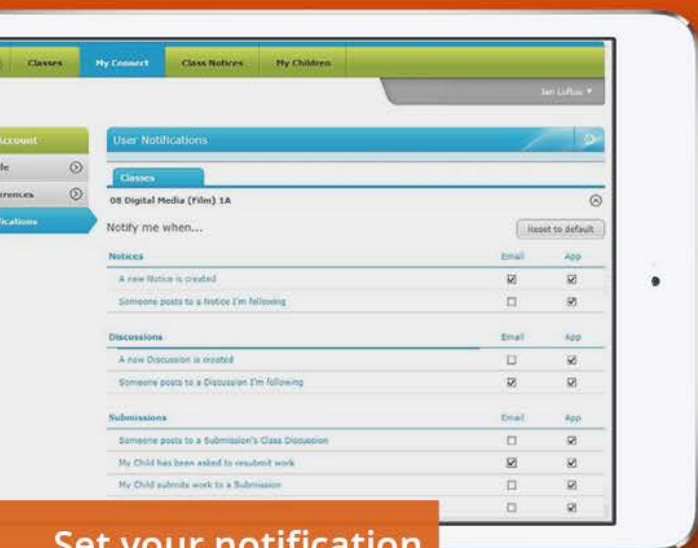

The convenience of
Connect in the palm
of your hand

Login to
CONNECT NOW

Enter P number and password

If you can't
remember your login
details please contact
your school

Take a tour

CONNECT NOW

A free mobile app that displays all the latest activity from your children's classes.

- read notices, view class photos and discussions
- post a comment directly from your mobile device
- access attachments

Set your notification preferences

Post a comment

View class photos

Read notices and discussions